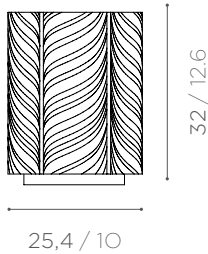

## DIMENSIONS

ALGAS VASE, OF HEXAGONAL SHAPE, REALIZED WITH ARTISTIC INLAYS OF PRECIOUS MARBLES: VERDE ALPI, VERDE CIPOLLINO, VERDE ACQUAMARINA, BIANCO SIVEC AND FUCHSIA RESIN INLAYS. THE BOTTOM OF THE VASE IS IN VERDE ACQUAMARINA.

**25,4 x 22,4 x h 32 cm**  
 10 x 8.6 x h 12.6 inch  
 7,7 kg / 15.4 lb