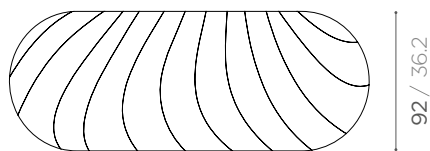

# MAREA LIVING TABLE

AGUA COLLECTION - AQUAREL EDITION

MAREA LIVING TABLE - AQUAREL EDITION

DESCRIPTION

DIMENSIONS

232 / 91.3

MAREA LIVING TABLE, FROM THE AGUA COLLECTION, IS A PRECIOUS LIVING TABLE WITH BISCUIT-SHAPED TABLE TOP, REALISED WITH ARTISTIC INLAYS OF PRECIOUS MARBLES IN GREEN SHADES.

MADE IN PINK ONYX, TRAVERTINO ROMANO CLASSICO, AFGHAN ONYX, IVORY ONYX, HONEY ONYX.

CURVED TABLE LEGS IN SOLID TRAVERTINO ROMANO CLASSICO.

**240 x 90 x h 72 cm**  
94.5 x 35.4 x h 28.3 inch  
160 kg / 352.5 lb