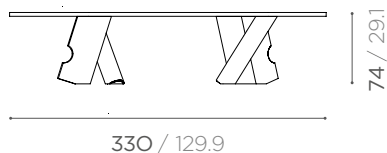

**330 x 100 x h 74 cm**  
129.9 x 39.4 x h 29.1 inch  
375 kg / 826,73 lb

TABLE FEET IN TRAVERTINO CLASSICO ROMANO WITH NATURAL PORE AND SANDBLASTED FINISH AND WHITE IRANIAN ONYX.