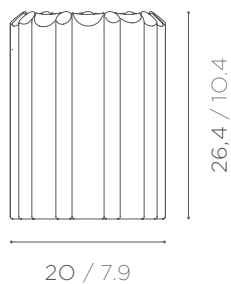

LEA VASE

BANGLE COLLECTION

LEA VASE

DESCRIPTION

DIMENSIONS

CYLINDRICAL VASE MADE OF 'STRAWS' IN GIALLO SIENA AND NERO ASSOLUTO. THE BOTTOM OF THE VASE IS IN GIALLO SIENA.

20 x h 26,4 cm
7.9 x h 10.4 inch
7,6 kg / 16.75 lb