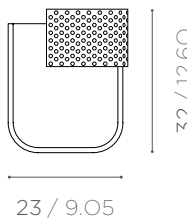

DESCRIPTION

DIMENSIONS

RR O3
VASE IN BIANCO LASA AND ACID GREEN METAL CYLINDER.

ø 23 x h 30 cm
ø 9.05 x h 11.8 inch
6,5 kg / 14.3 lb

RABBIT RAINBOW VASES

DESCRIPTION

DIMENSIONS

RR O2
VASE IN BIANCO LASA AND BLACK METAL GRID.

ø 23 x h 32 cm
ø 9.05 x h 12.6 inch
7,8 kg / 17.2 lb

RR O4
VASE IN BIANCO LASA AND CHERRY METAL GRID.

ø 23 x h 32 cm
ø 9.05 x h 12.6 inch
7,8 kg / 17.2 lb

RABBIT RAINBOW VASES

DESCRIPTION

DIMENSIONS

RR O1
VASE IN BIANCO LASA AND BLUE CARAIBI METAL GRID.

ø 23 x h 32 cm
ø 9.05 x h 12.6 inch
7,8 kg / 17.2 lb

RR O5
VASE IN BIANCO LASA AND INDIGO BLUE METAL GRID

ø 23 x h 32 cm
ø 9.05 x h 12.6 inch
7,8 kg / 17.2 lb