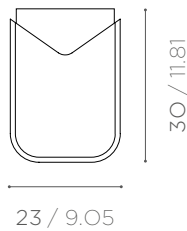

DESCRIPTION

DIMENSIONS

RR O3
VASE IN BIANCO LASA AND ACID GREEN METAL CYLINDER.

ø 23 x h 30 cm
ø 9.05 x h 11.8 inch
6,5 kg / 14.3 lb

RABBIT RAINBOW VASES

DESCRIPTION

DIMENSIONS

RR O2
VASE IN BIANCO LASA AND BLACK METAL GRID.

ø 23 x h 32 cm
ø 9.05 x h 12.6 inch
7,8 kg / 17.2 lb

RR O4
VASE IN BIANCO LASA AND CHERRY METAL GRID.

ø 23 x h 32 cm
ø 9.05 x h 12.6 inch
7,8 kg / 17.2 lb

RABBIT RAINBOW VASES

DESCRIPTION

DIMENSIONS

RR O1
VASE IN BIANCO LASA AND BLUE CARAIBI METAL GRID.

ø 23 x h 32 cm
ø 9.05 x h 12.6 inch
7,8 kg / 17.2 lb

RR O5
VASE IN BIANCO LASA AND INDIGO BLUE METAL GRID

ø 23 x h 32 cm
ø 9.05 x h 12.6 inch
7,8 kg / 17.2 lb