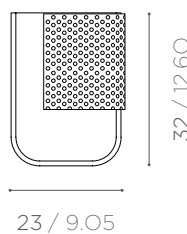

DESCRIPTION

DIMENSIONS

RR O3
VASE IN BIANCO LASA AND ACID GREEN METAL CYLINDER.

ø 23 x h 30 cm
ø 9.05 x h 11.8 inch
6,5 kg / 14.3 lb

RABBIT RAINBOW VASES

DESCRIPTION

DIMENSIONS

RR O2
VASE IN BIANCO LASA AND BLACK METAL GRID.

ø 23 x h 32 cm
ø 9.05 x h 12.6 inch
7,8 kg / 17.2 lb

RR O4
VASE IN BIANCO LASA AND CHERRY METAL GRID.

ø 23 x h 32 cm
ø 9.05 x h 12.6 inch
7,8 kg / 17.2 lb

RABBIT RAINBOW VASES

DESCRIPTION

DIMENSIONS

RR O1
VASE IN BIANCO LASA AND BLUE CARAIBI METAL GRID.

ø 23 x h 32 cm
ø 9.05 x h 12.6 inch
7,8 kg / 17.2 lb

RR O5
VASE IN BIANCO LASA AND INDIGO BLUE METAL GRID

ø 23 x h 32 cm
ø 9.05 x h 12.6 inch
7,8 kg / 17.2 lb