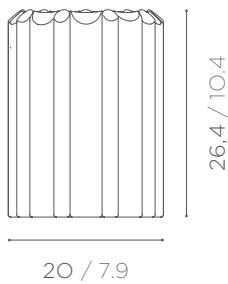

GAE VASE

BANGLE COLLECTION

GAE VASE

DESCRIPTION

DIMENSIONS

CYLINDRICAL VASE MADE OF 'STRAWS' IN AZUL MACAUBA AND NERO ASSOLUTO. THE BOTTOM OF THE VASE IS IN AZUL MACAUBA.

20 x h 26,4 cm
7.9 x h 10.4 inch
8 kg / 17.6 lb