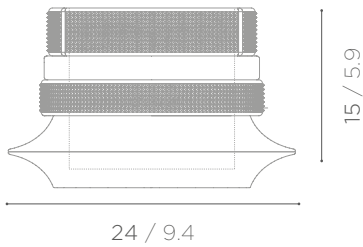

RITA VASE

BANGLE COLLECTION

RITA VASE

DESCRIPTION

DIMENSIONS

BANGLE POT IN BIANCO STATUARIO AND EMERALD GREEN, MADE OF 4 BANGLES OF DIFFERENT SHAPES. THE VERY 'DIAMOND' TEXTURE IN THE MIDDLE AND UPPER BANGLE IS A PRECIOUS CHARACTERISTIC OF THIS VASE.

24 x h 15 cm
9.4 x h 5.9 inch
5,7 kg / 12.6 lb