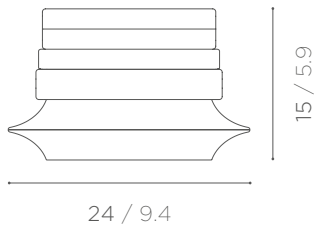

SOPHIA VASE

BANGLE COLLECTION

SOPHIA VASE

DESCRIPTION

DIMENSIONS

BANGLE POT IN NERO ASSOLUTO, ONICE MIELE, EMERALD GREEN AND ROSSO BAROCCO, MADE OF 4 BANGLES OF DIFFERENT SHAPES.

24 x h 15 cm
9.4 x h 5.9 inch
6 kg / 13.2 lb