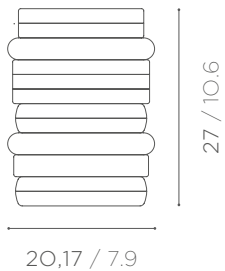

MINA VASE

BANGLE COLLECTION

MINA VASE

DESCRIPTION

DIMENSIONS

VASE WITH BANGLES OF DIFFERENT COLORS AND SHAPES, REALIZED WITH NERO ASSOLUTO, ROSSO BAROCCO, RAIN FOREST GREEN, GIALLO NOCE AND ONICE MIELE.

20 x h 27 cm
7.9 x h 10.6 inch
9,2 kg / 20.3 lb