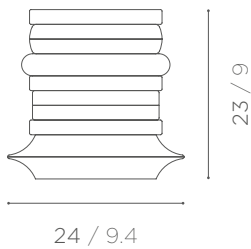

LOLLO VASE

BANGLE COLLECTION

LOLLO VASE

DESCRIPTION

DIMENSIONS

VASE WITH BANGLES OF DIFFERENT COLORS AND SHAPES, REALIZED IN NERO ASSOLUTO, VERDE MING, RAIN FOREST GREEN, GIALLO NOCE AND ONICE MIELE.

24 x h 23 cm
 9.4 x h 9 inch
 8,5 kg / 18.7 lb