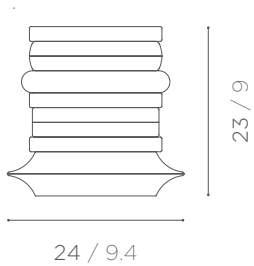

ANNA VASE

BANGLE COLLECTION

ANNA VASE

DESCRIPTION

DIMENSIONS

VASE WITH BANGLES OF DIFFERENT COLORS AND SHAPES, REALIZED IN NERO ASSOLUTO, GREEN ONYX, RAIN FOREST GREEN AND GIALLO NOCE.

24 x h 23 cm
9.4 x h 9 inch
8,5 kg / 18.7 lb