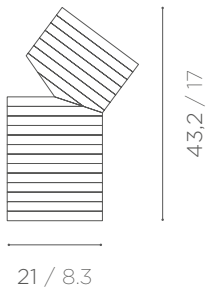

Y-TUBE VASES

NAT|F|USE COLLECTION

03

04

Y-TUBE VASES

DESCRIPTION

DIMENSIONS

Y-TUBE VASE 03

INLAID VASE IN PRECIOUS MARBLES,
ONYX AND SODALITE.

ø 21 x h 43,2 cm
ø 8.3 x h 17 inch
5,8 kg / 12.8 lb

Y-TUBE VASE 04

INLAID VASE IN PRECIOUS MARBLES,
ONYX AND SODALITE.

ø 21,2 x h 39,7 cm
ø 8.3 x h 15.6 inch
5,4 kg / 11.9 lb