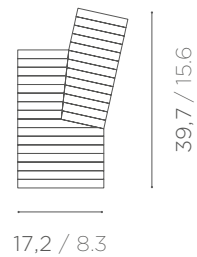

Y-TUBE VASES

NAT|F|USE COLLECTION

03

04

Y-TUBE VASES

DESCRIPTION

DIMENSIONS

Y-TUBE VASE 03

INLAID VASE IN PRECIOUS MARBLES,
ONYX AND SODALITE.

ø 21 x h 43,2 cm
ø 8.3 x h 17 inch
5,8 kg / 12.8 lb

Y-TUBE VASE 04

INLAID VASE IN PRECIOUS MARBLES,
ONYX AND SODALITE.

ø 21,2 x h 39,7 cm
ø 8.3 x h 15.6 inch
5,4 kg / 11.9 lb