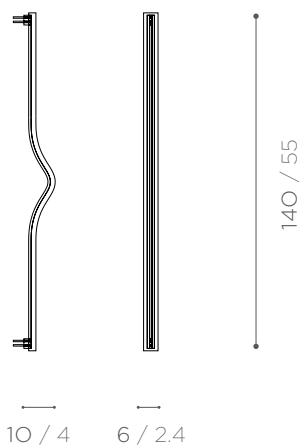

THINIUM WALL LAMP

MARMOR NATVM COLLECTION

THINIUM WALL LAMP

DESCRIPTION

DIMENSIONS

WALL LAMP IN BENDED STATUARIETTO MARBLE.

6 x 10 x h 140 cm
2.4 x 4 x h 55 inch
5,6 kg / 12.3 lb