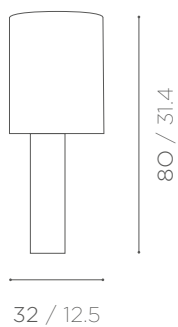

GUTTA LAMP

MARMOR NATVM COLLECTION

GUTTA LAMP

DESCRIPTION

DIMENSIONS

TABLE LAMP IN "BIANCO STATUARIO" WITH NERO MARQUINA MARBLE INLAYS AND VICE-VERSA.

32 x 80 cm
12,5 x 31.4 inch
16 kg / 35.2 lb