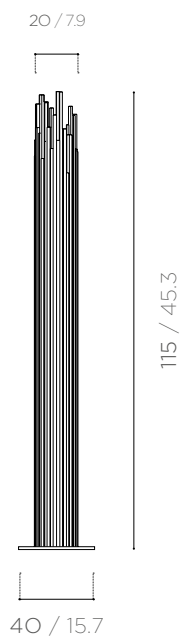

WANDO FLOOR LAMP

FRAGMENT COLLECTION

WANDO FLOOR LAMP

DESCRIPTION

DIMENSIONS

FLOOR LAMP MADE UP OF RODS OF DIFFERENT HEIGHTS AND THICKNESSES, IN PRECIOUS POLYCHROME MARBLES SUCH AS LAPONIA GREEN, GIALLO SIENA, RUPAS RED, LAPIS LAZULI, EMERALD GREEN, SIVEC WHITE, BLACK MARQUINA AND AZUL MACAUBAS.

LAMP BASE IN MIRROR-FINISHED METAL.

ø base 40 cm
 ø body 20 cm
 h 150 cm

ø base 15.7 inch
 ø body 7.9 inch
 h 59 inch

65 kg / 143.3 lb