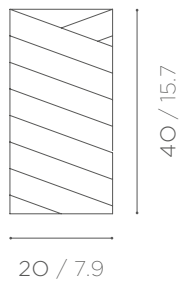

EARTHQUAKE VASES

EARTHQUAKE 5.9 COLLECTION

EARTHQUAKE VASES

DESCRIPTION

DIMENSIONS

VASE O1

INLAID VASE IN FIOR DI PESCO, ROSA PORTOGALLO, GIALLO SIENA, BIANCO LASA MARBLES.

25 x 25 x h 31 cm
9.8 x 9.8 x h 12.2 inch
8,1 kg / 17.9 lb

VASE O2

INLAID VASE IN FIOR DI PESCO, ROSA PORTOGALLO, GIALLO SIENA, BIANCO LASA MARBLES.

20 x 20 x h 40 cm
7.9 x 7.9 x h 15.7 inch
7,9 kg / 17.4 lb

TRAY

INLAID VASE IN FIOR DI PESCO, ROSA PORTOGALLO, GIALLO SIENA, BIANCO LASA MARBLES.

43 x 31 x h 6 cm
16.9 x 12.2 x h 2.4 inch
5 kg / 11 lb