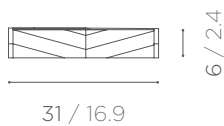

EARTHQUAKE VASES

EARTHQUAKE 5.9 COLLECTION

EARTHQUAKE VASES

DESCRIPTION

DIMENSIONS

VASE O1

INLAID VASE IN FIOR DI PESCO, ROSA PORTOGALLO, GIALLO SIENA, BIANCO LASA MARBLES.

25 x 25 x h 31 cm
9.8 x 9.8 x h 12.2 inch
8,1 kg / 17.9 lb

VASE O2

INLAID VASE IN FIOR DI PESCO, ROSA PORTOGALLO, GIALLO SIENA, BIANCO LASA MARBLES.

20 x 20 x h 40 cm
7.9 x 7.9 x h 15.7 inch
7,9 kg / 17.4 lb

TRAY

INLAID VASE IN FIOR DI PESCO, ROSA PORTOGALLO, GIALLO SIENA, BIANCO LASA MARBLES.

43 x 31 x h 6 cm
16.9 x 12.2 x h 2.4 inch
5 kg / 11 lb