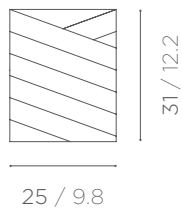

EARTHQUAKE VASES

EARTHQUAKE 5.9 COLLECTION

EARTHQUAKE VASES

DESCRIPTION

DIMENSIONS

VASE O1

INLAID VASE IN FIOR DI PESCO, ROSA PORTOGALLO, GIALLO SIENA, BIANCO LASA MARBLES.

25 x 25 x h 31 cm
9.8 x 9.8 x h 12.2 inch
8,1 kg / 17.9 lb

VASE O2

INLAID VASE IN FIOR DI PESCO, ROSA PORTOGALLO, GIALLO SIENA, BIANCO LASA MARBLES.

20 x 20 x h 40 cm
7.9 x 7.9 x h 15.7 inch
7,9 kg / 17.4 lb

TRAY

INLAID VASE IN FIOR DI PESCO, ROSA PORTOGALLO, GIALLO SIENA, BIANCO LASA MARBLES.

43 x 31 x h 6 cm
16.9 x 12.2 x h 2.4 inch
5 kg / 11 lb