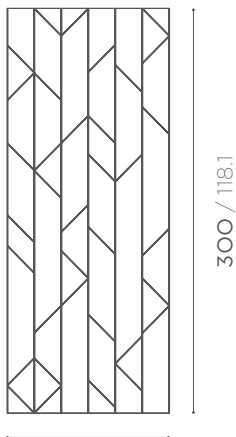

## DESCRIPTION

MODULAR MARBLE INLAY IN BRAZILIAN  
AZUL MACAUBAS AND STRIPES OF COPPER  
COLOURED METAL.

## DIMENSIONS

**120 x h 300 cm**  
47.2 x 118.1 inch  
THICKNESS 2 cm / 0.8 inch

120 / 47.2

300 / 118.1