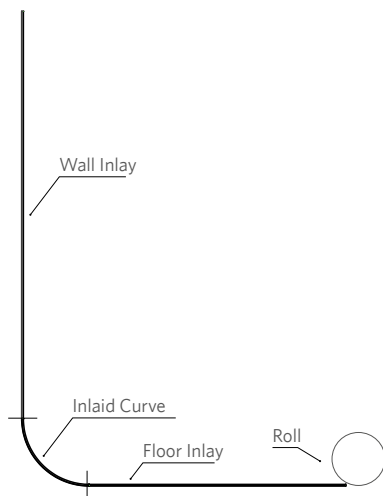

# BALLON “WALLPAPER”

PAPIRO COLLECTION

BALLON “WALLPAPER”

DESCRIPTION

DIMENSIONS

BALLON WALL INLAY, “WALLPAPER”  
EFFECT WITH CURVED INLAY, MADE WITH  
CALACATTA, BIANCO LASA COVELANO,  
ROSA DEL PORTOGALLO SALMONE, IVORY  
ONYX, BLUE SQUAREL ONYX.

FLOOR INLAY: **90 x 157,5 cm**  
/ 35,43 x 62,01 inch

WALL INLAY: **90 x 242 cm**  
/ 35,43 x 95,29 inch

CURVE: **90 x 38,8 x 40 cm**  
/ 35,43 x 15,28 x 15,75 inch

THICKNESS: **1 cm** / 0,4 inch

MARBLE ROLL: **120 x ø 20 cm**  
/ 47,24 ø 7,87 inch