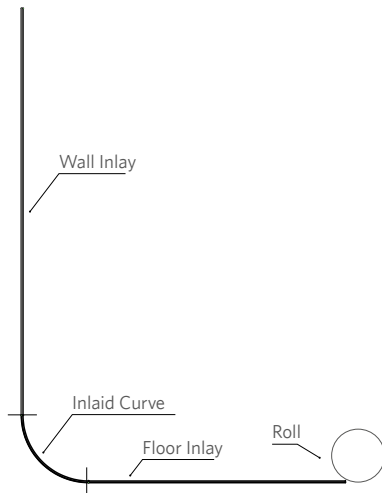

PATRICIA URQUIOLA

AMELIE “WALLPAPER”

PAPIRO COLLECTION

AMELIE “WALLPAPER”

DESCRIPTION

DIMENSIONS

AMELIE WALL INLAY, “WALLPAPER” EFFECT WITH CURVED INLAY, MADE WITH ROSA DEL PORTOGALLO SALMONE, ROSA DEL PORTOGALLO ESTREMOZ MARBLES AND GREEN AQUAREL ONYX.

FLOOR INLAY: **90 x 157,5 cm**
/ 35,43 x 62.01 inch

WALL INLAY: **90 x 242 cm**
/ 35,43 x 95.29 inch

CURVE: **90 x 38,8 x 40 cm**
/ 35,43 x 15.28 x 15.75 inch

THICKNESS: **1 cm** / 0.4 inch

MARBLE ROLL: **120 x ø 20 cm**
/ 47.24 ø 7.87 inch