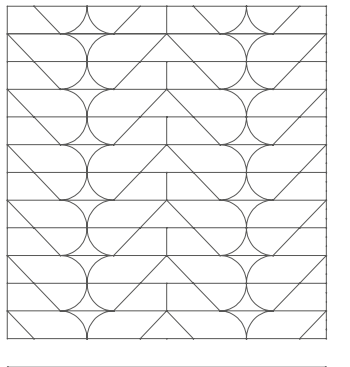

PATRICIA URQUIOLA

AMELIE WALL & FLOOR INLAY

PAPIRO COLLECTION

AMELIE WALL & FLOOR INLAY

DESCRIPTION

WALL INLAY, "AMELIE" PATTERN.
MADE WITH ROSA DEL PORTOGALLO
SALMONE, ROSA DEL PORTOGALLO
ESTREMOZ MARBLES AND GREEN
AQUAREL ONYX.

THE WALL-CLADDING IS MODULAR AND ITS
DIMENSIONS CAN BE CUSTOMIZED.

DIMENSIONS

90 x h 90 cm*
35.4 x 35.4 inch*

*CUSTOMIZABLE

90 / 35.4